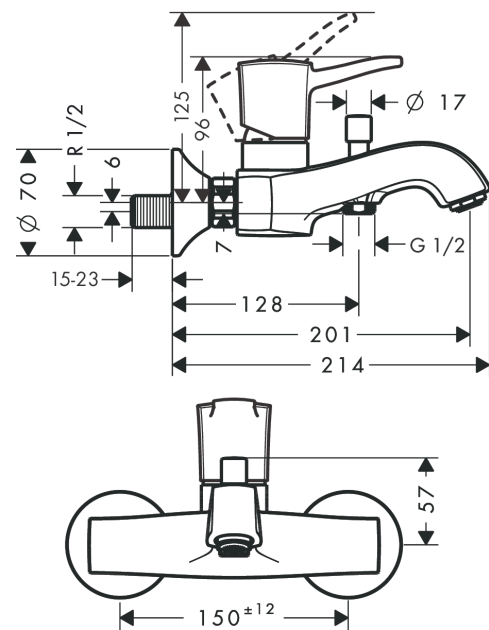

#### product features

- projection 201 - 214 mm
- connection type: s-shaped connections
- centre distance: 150 ± 12 mm
- spray type mixer: normal spray
- flow rate at 3 bar: 22 l/min
- ceramic cartridge
- min. operating pressure: 1 bar
- max. operating pressure: 10 bar
- temperature limitation adjustable
- with automatic resetting
- intrinsically safe against backflow
- with silencer
- suitable for continuous flow water heaters
- connection dimension: DN15

### Scale drawing

**Metropol Classic**  
**Single lever bath mixer for exposed installation with lever handle**  
 Surfaces: **Chrome/Gold Optic**    Article Number: **31340090**